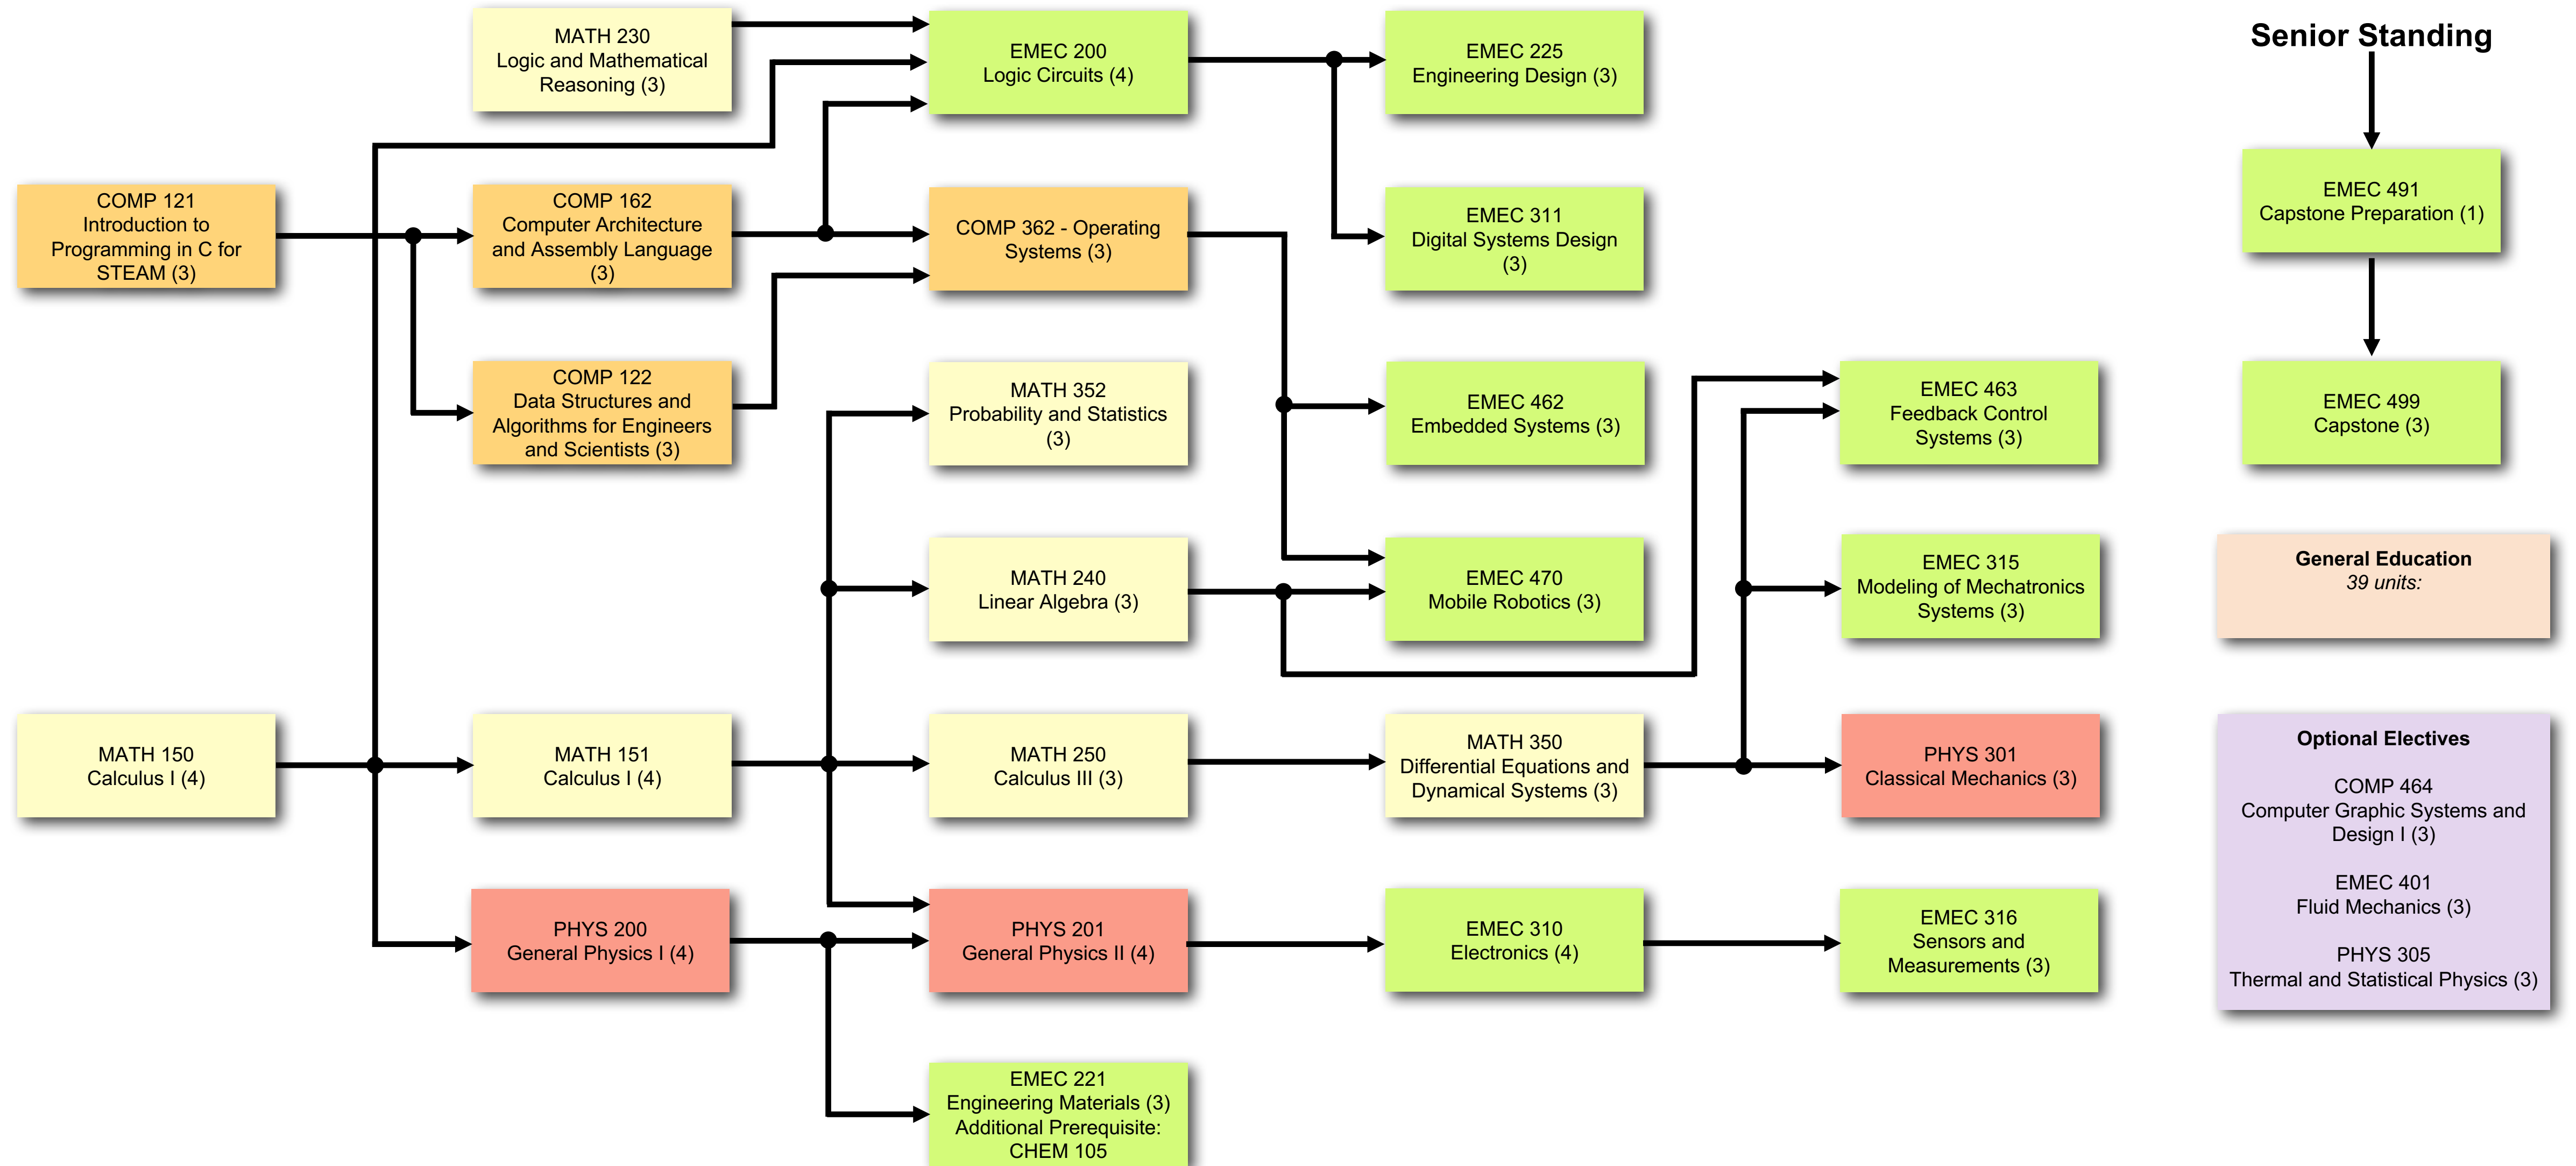

# CSUCI MECHATRONICS ENGINEERING B.S. DEGREE CHART

*Total units: 125. C- or better grade required in all pre-requisite courses in the major.*

*Last modified on 6/15/18*