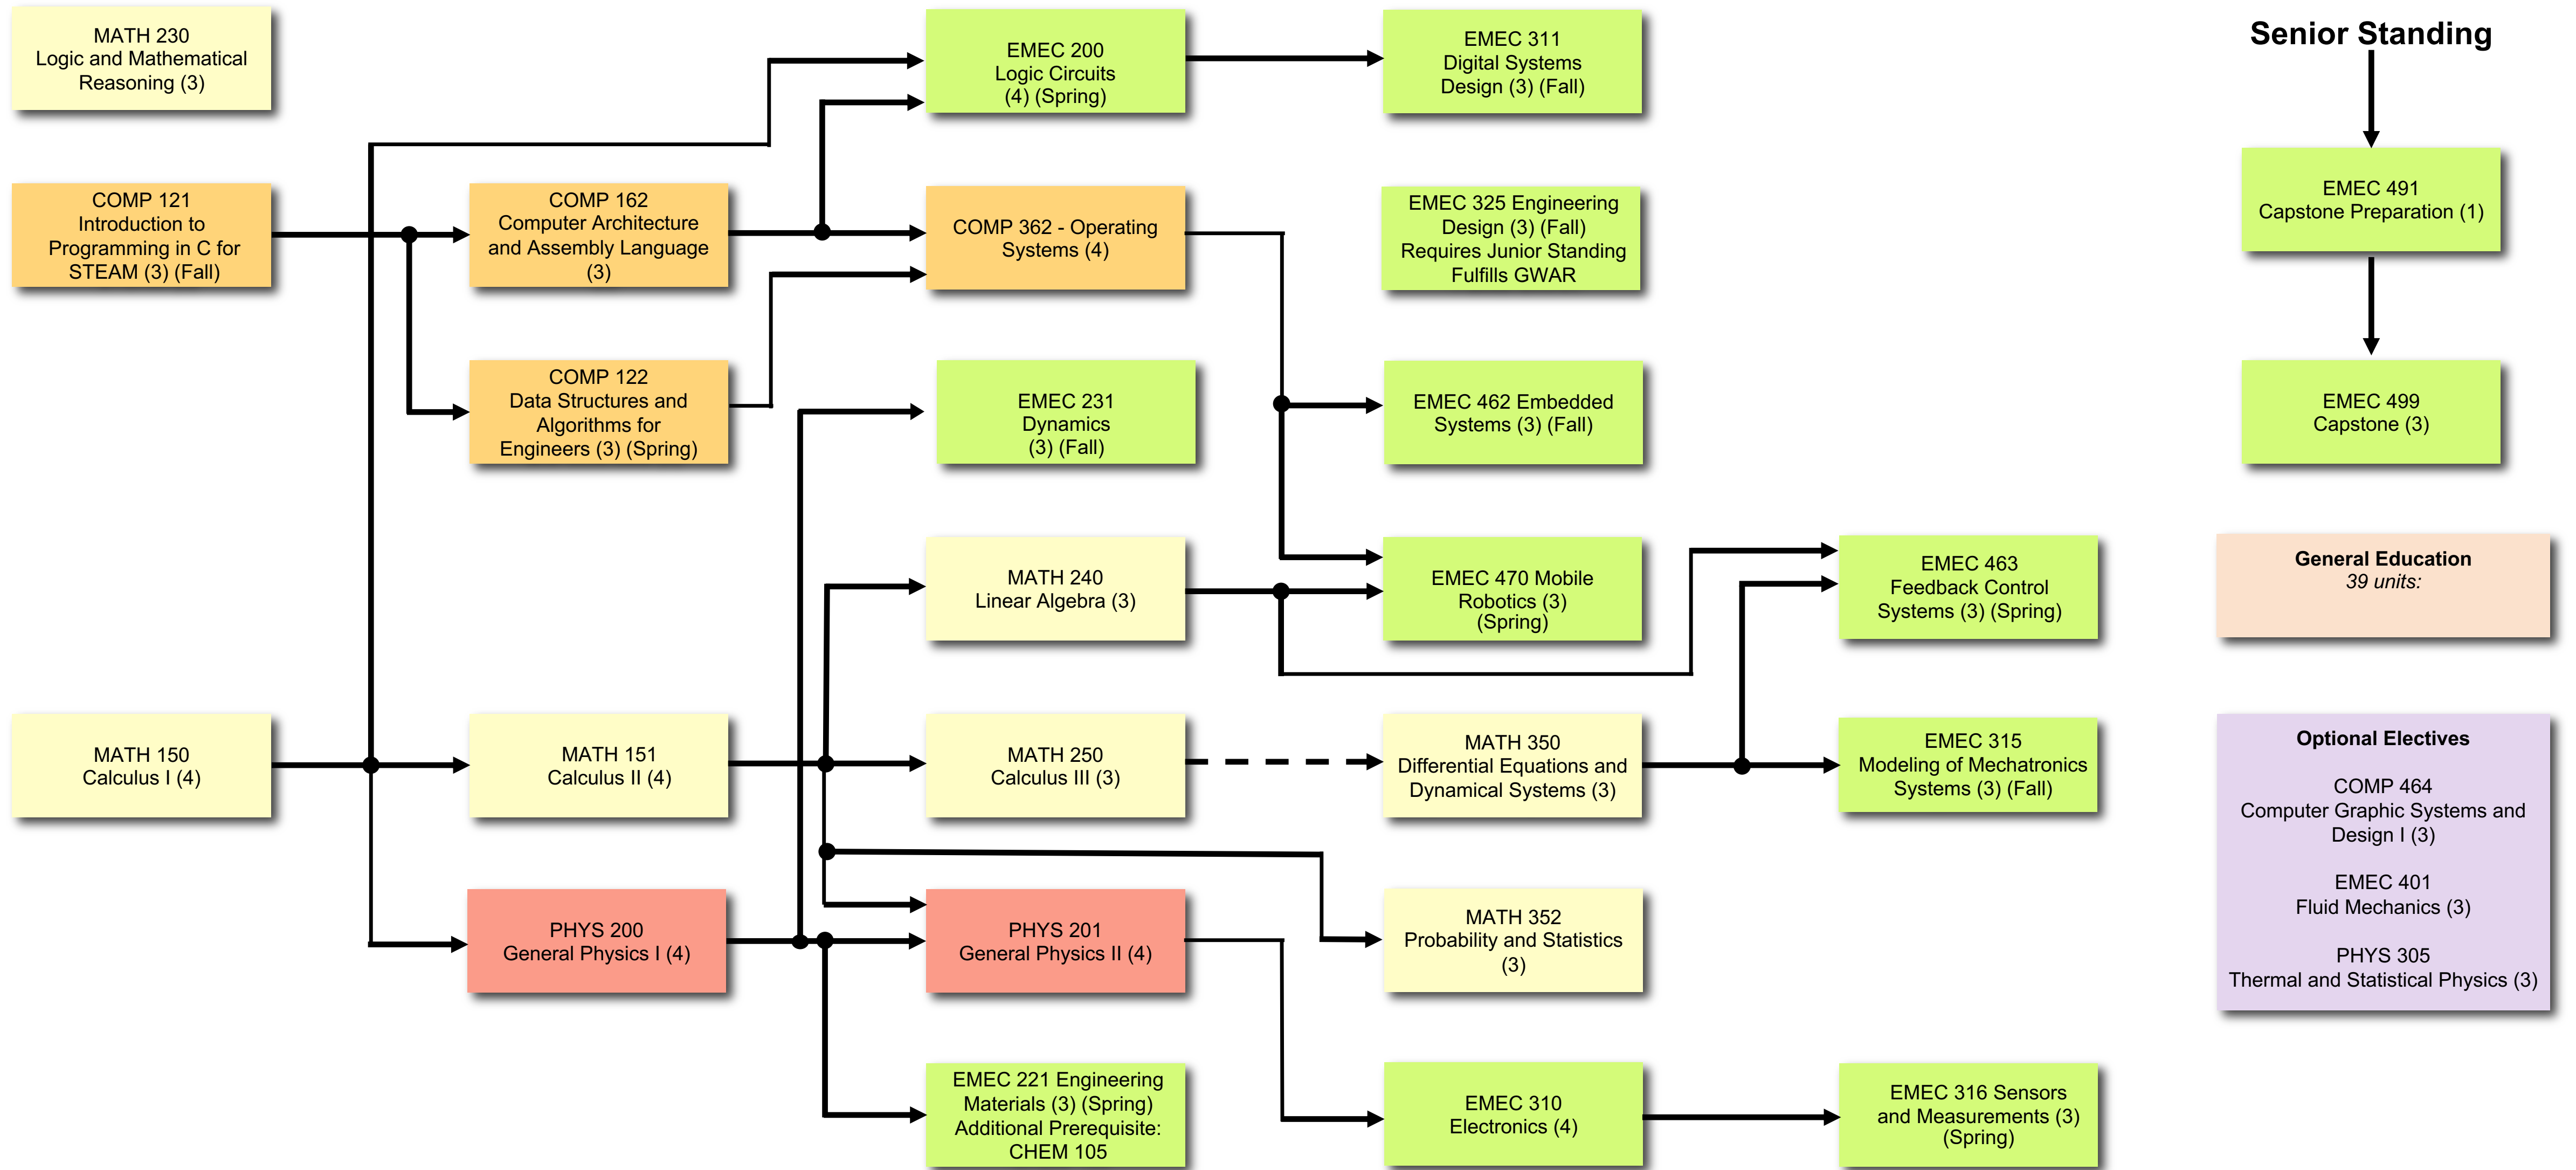

CSUCI MECHATRONICS ENGINEERING B.S. DEGREE CHART

Total units: 125. C- or better grade required in all pre-requisite courses in the major.

—————> Indicates – Prerequisite
 - - - - -> Indicates – May be taken Concurrently

Last modified on 7/5/23