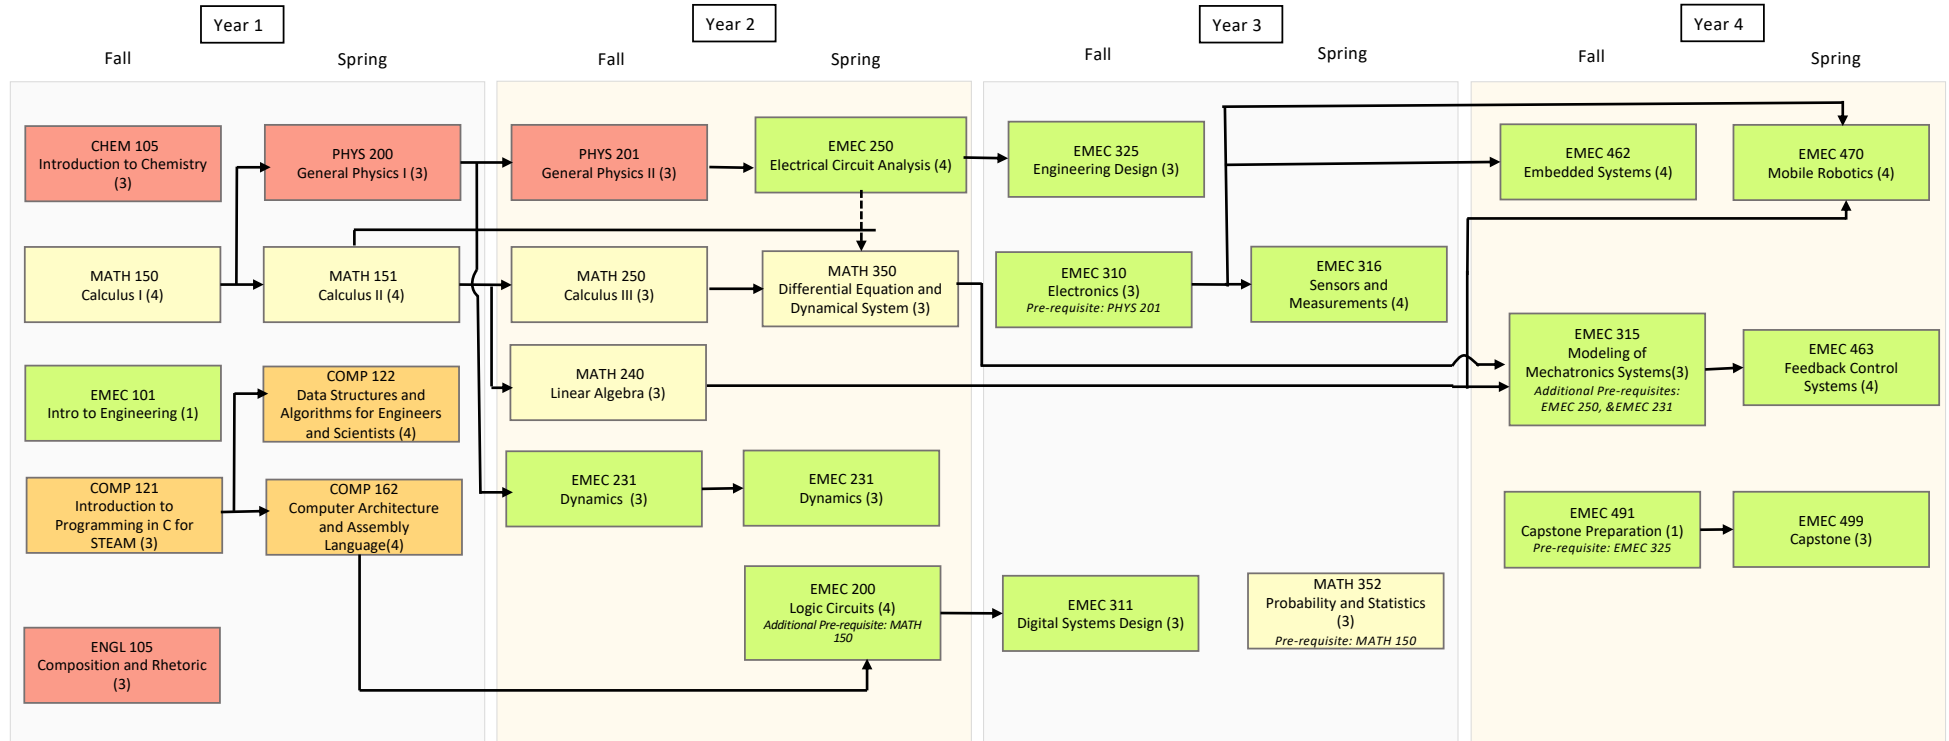

CSUCI MECHATRONICS ENGINEERING B.S. DEGREE CHART

Total units: 125. C- or better grade required in all pre-requisite courses in the major.

Major Core Requirements
 COMP Requirements
 Curriculum Requirements
 MATH Requirements

 - - - - -> Corequisite

 - - - - -> Prerequisite